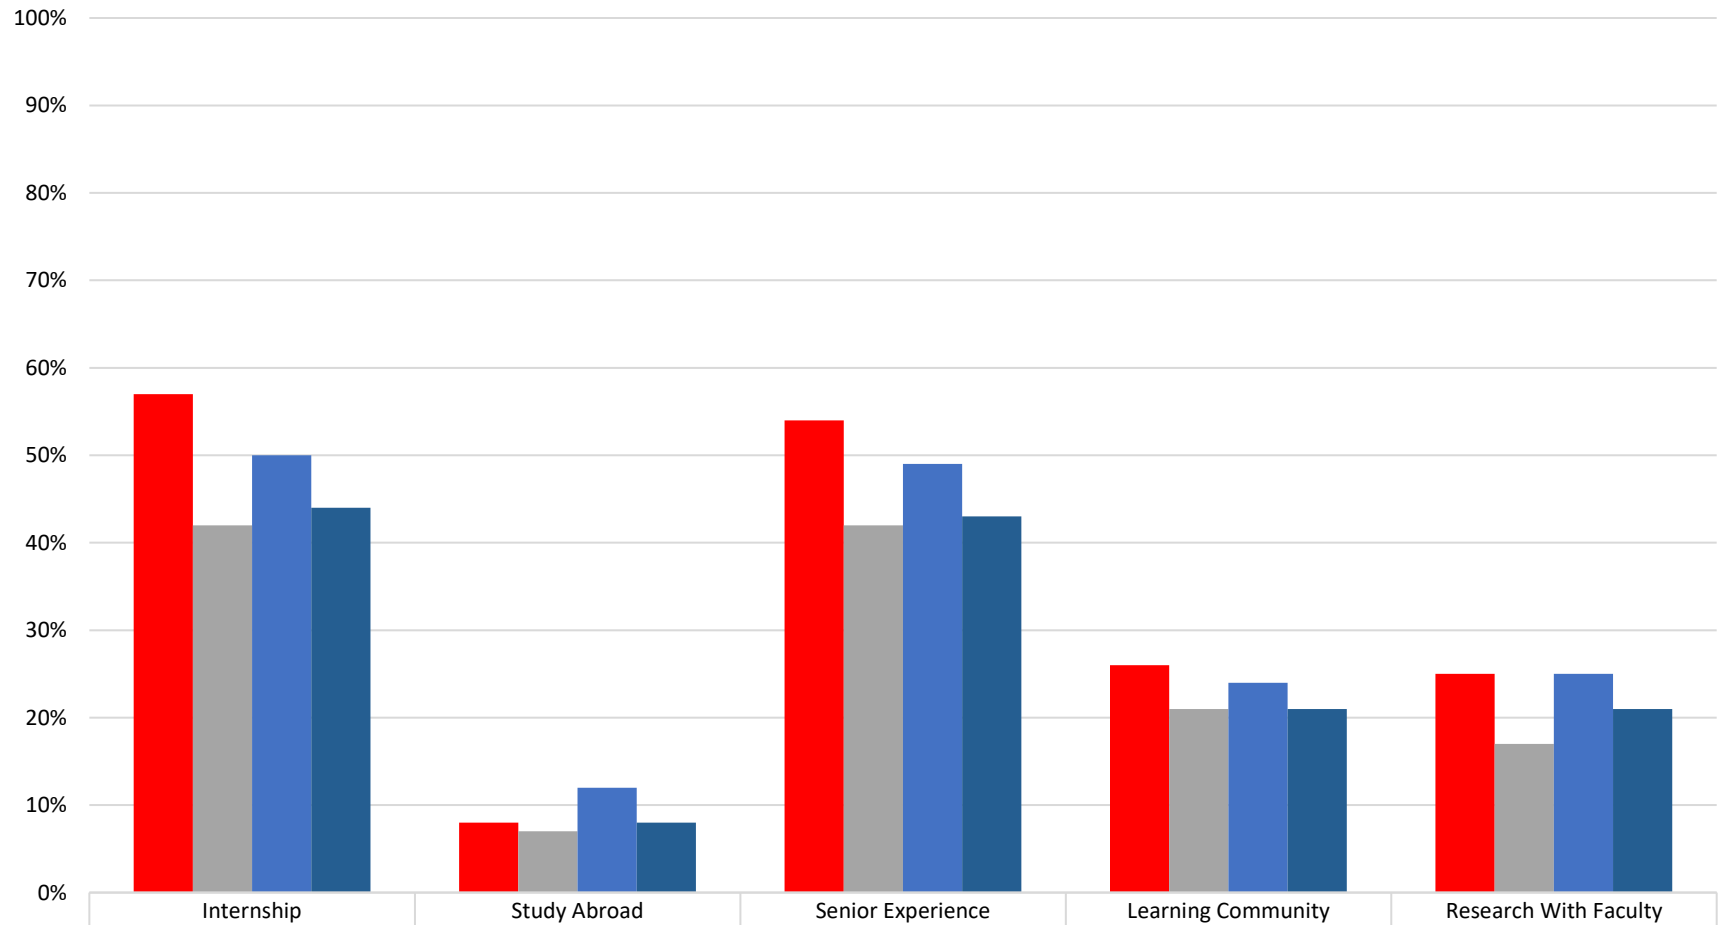

Seniors Who Completed High Impact Practices - 2022

■ SU	57%	8%	54%	26%	25%
■ Carnegie Class	42%	7%	42%	21%	17%
■ Southeast Privates	50%	12%	49%	24%	25%
■ NSSE 2021 & 2022	44%	8%	43%	21%	21%