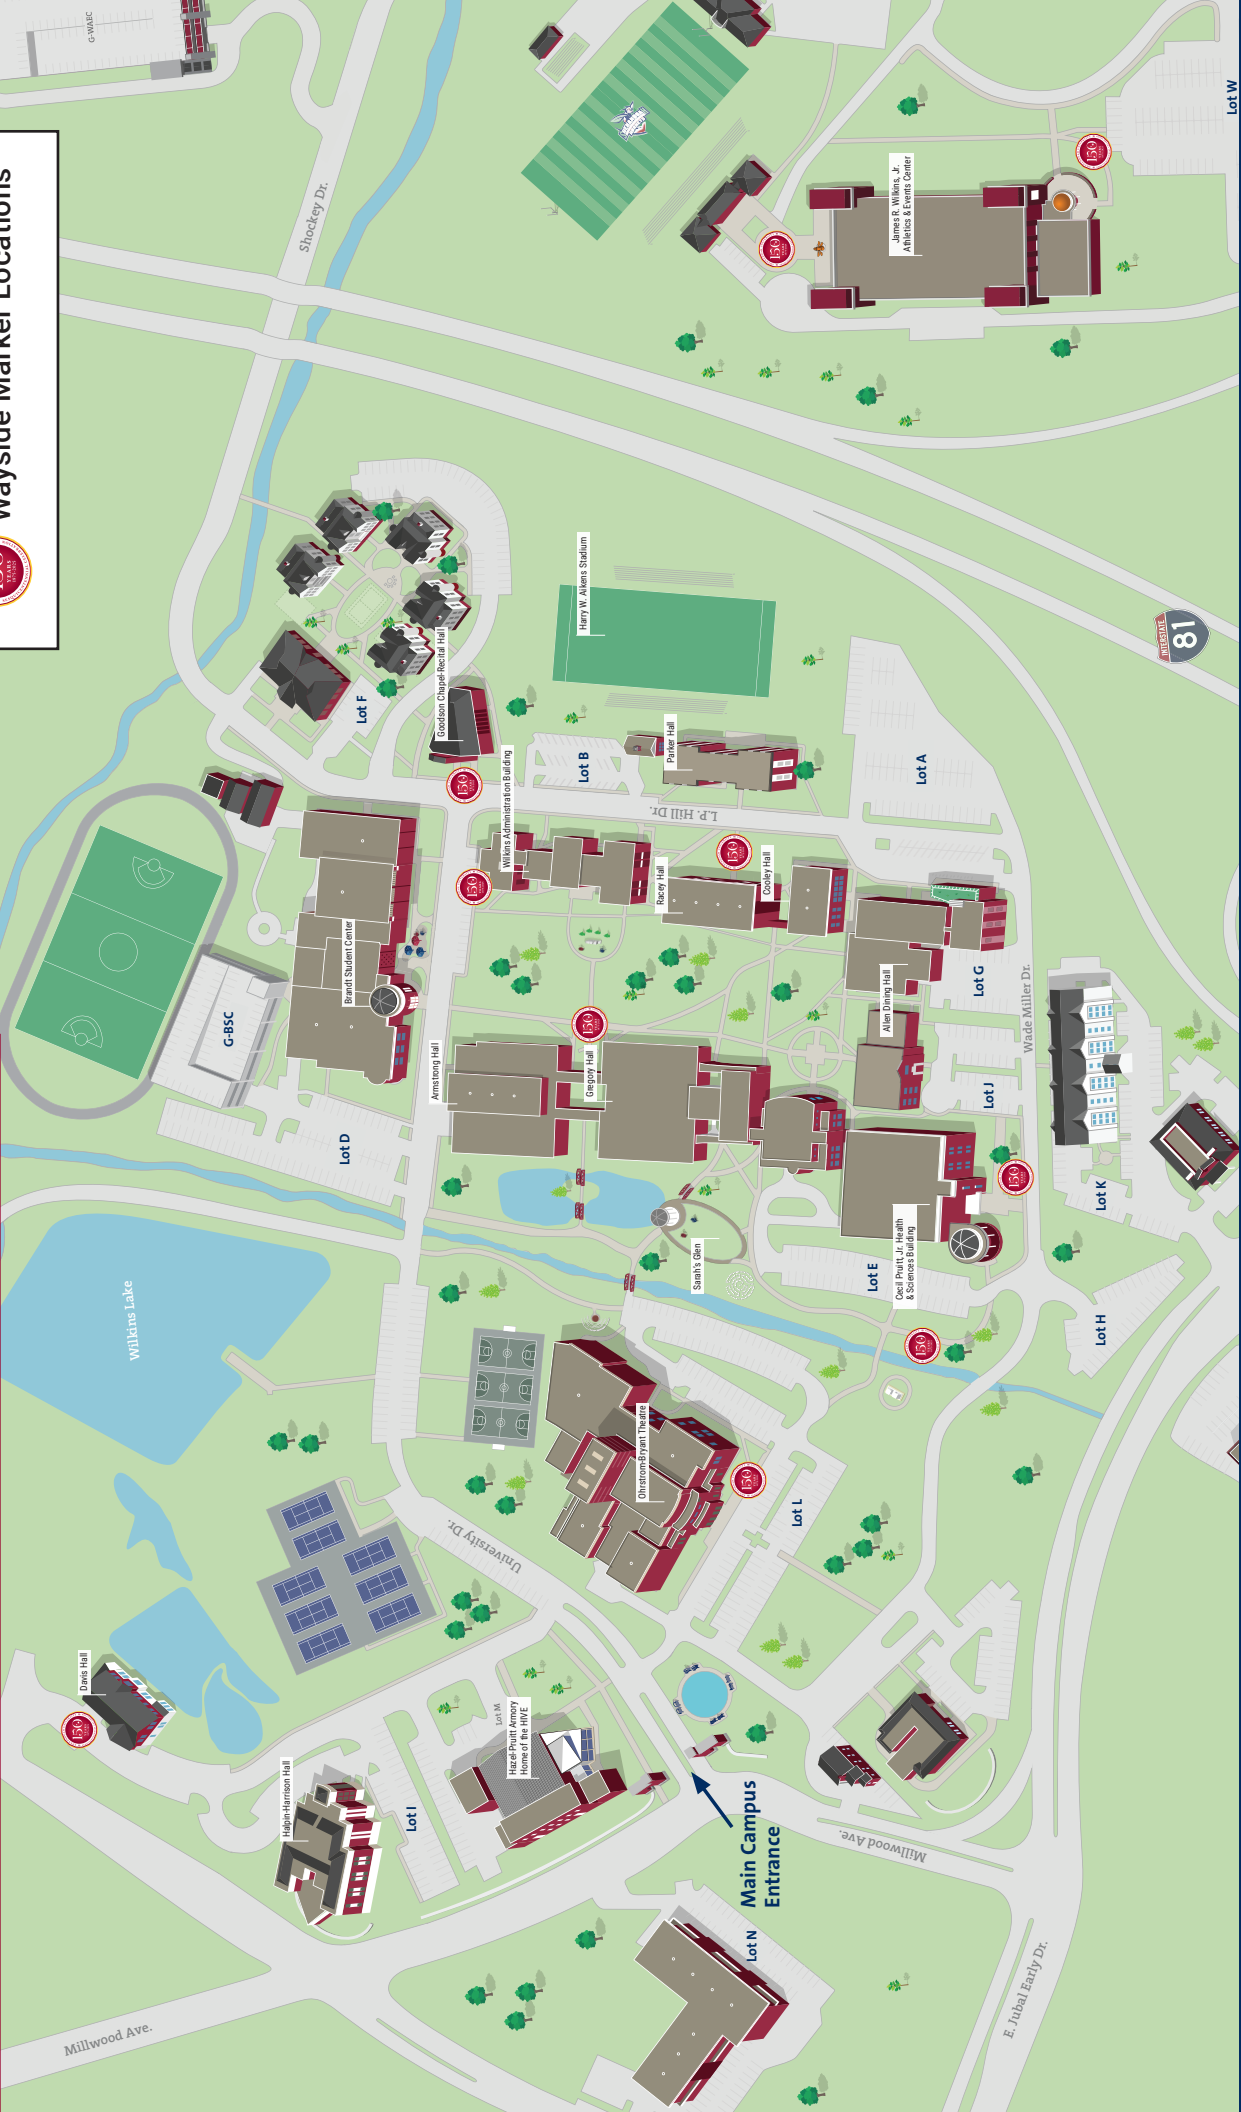

# WAYSIDE MARKER HISTORICAL MAP

MAP KEY:

Wayside Marker Locations

SHENANDOAH  
UNIVERSITY